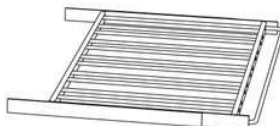

Basic unit
165 bottles

Fr. 390.00

Basic unit + extension
330 bottles

Fr. 690.00

Basic unit
84 bottles

Fr. 740.00

Basic unit + extension
168 bottles

Fr. 1'400.00

Fixed shelf

Fr. 39.00

Sliding shelf

Fr. 75.00

Slanted shelf

Fr. 49.00