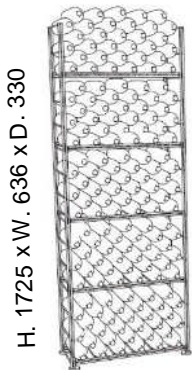

- Modular system, constructed with all the lengths that you want, for personalized layouts.
- Anti-corrosion treated steel with high resistance.
- Simple mounting system, without tools, by interlocks and clipping, adjustable legs .

Basic unit
165 bottles