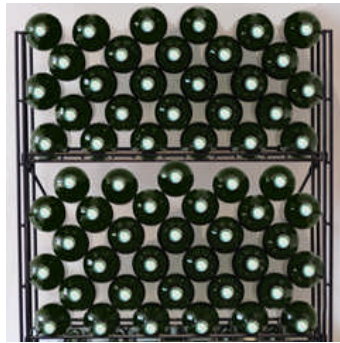

The flexible arrangement

Individual or mass bottle storage

- Modular system, constructed with all the lengths that you want, for personalized layouts.
- Anti-corrosion treated steel with high resistance.
- Simple mounting system, without tools, by interlocks and clipping, adjustable legs .