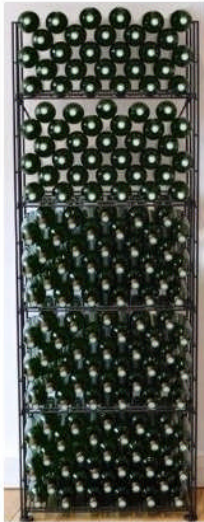

The flexible arrangement

Individual or mass bottle storage

- Modular system, constructed with all the lengths that you want, for personalized layouts.
- Anti-corrosion treated steel with high resistance.
- Simple mounting system, without tools, by interlocks and clipping, adjustable legs .

Fixed shelf

Fr. 39.00

Sliding shelf

Fr. 75.00

Slanted shelf

Fr. 49.00