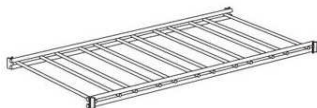

Basic unit
165 bottles

Fr. 390.00

Basic unit + extension
330 bottles

Fr. 690.00

Basic unit
84 bottles

Fr. 740.00

Basic unit + extension
168 bottles

Fr. 1'400.00

Fixed shelf

Fr. 39.00

Sliding shelf

Fr. 75.00

Slanted shelf

Fr. 49.00