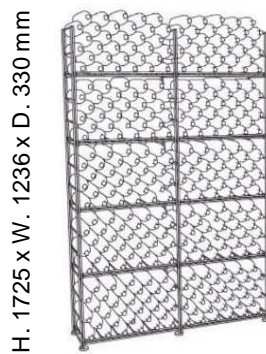

Basic unit + extension
330 bottles

Fr. 690.00