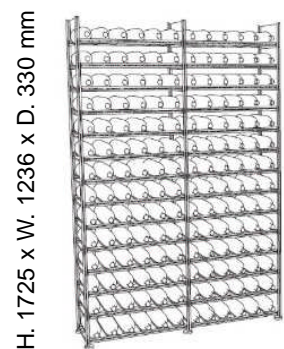

Basic unit
165 bottles

Fr. 390.00

Basic unit + extension
330 bottles

Fr. 690.00

Basic unit
84 bottles

Fr. 740.00

Basic unit + extension
168 bottles

Fr. 1'400.00

Fixed shelf

Fr. 39.00

Sliding shelf

Fr. 75.00

Slanted shelf

Fr. 49.00