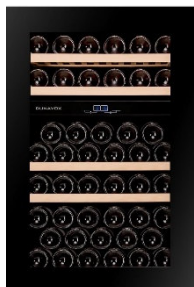

Dunavox DAVG-18.46 B.TO / SS.TO
« Push2Open »
Built-in or under-counter
Glass door anti-uv
Colour : black (B), inox (SS)
1 temperature
Capacity 18 bottles
Wooden shelves
Anti-vibrations
H. 45.5 x W. 59 x D. 55.9 cm
CHF. 2'090.00

Dunavox DAVG-25.63 DB.TO / DSS.TO
« Push2Open »
Built-in or under-counter
Glass door anti-uv
Colour : black (DB), inox (DSS)
2 temperatures
Capacity 25 bottles
Wooden shelves
Anti-vibrations
H. 59.5 x W. 59.2 x D. 55.9 cm
CHF. 2'890.00

Dunavox DAVG-32.81 DSS.TO / DB.TO
« Push2Open »
Built-in or under-counter
Glass door anti-uv
Colour : black (DB), inox (DSS)
2 temperatures
Capacity 32 bottles
Wooden shelves
Anti-vibrations
H. 71.5 x W. 59.2 x D. 55.9 cm
CHF. 2'890.00

Dunavox DAVG-49.116 DB.TO / DSS.TO
« Push2Open »
Built-in or under-counter
Glass door anti-uv
Colour : black (DB), inox (DSS)
2 temperatures
Capacity 49 bottles
Wooden shelves
Anti-vibrations
H. 88.5 x W. 59.2 x D. 55.9 cm
CHF. 2'990.00