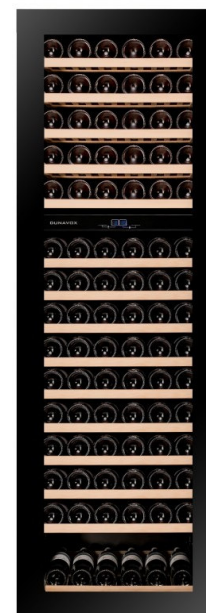

Dunavox DAVG-114.288 DB.TO / DSS.TO
« Push2Open »
Built-in
Glass door anti-uv
Colour : black (DB), inox (DSS)
2 temperatures
Capacity 114 bottles
Wooden shelves
Anti-vibrations
H. 178.4 x W. 59.2 x D. 55.9 cm
CHF. 4'990.00

Capacity is given for information, it can change with different sizes of bottles