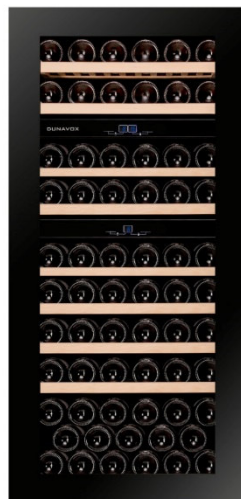

Dunavox DAVG-18.46 B.TO
Push2Open
Built-in / Under-counter
Glass door anti-uv
Colour : black (B), inox (SS)
1 temperature
Capacity 18 bottles
Wooden shelves
Anti-vibrations
H. 45.5 x W. 59 x D. 55 cm
CHF. 1'990.00

Dunavox DAVG-25.63 DB.TO
Push2Open
Built-in / Under-counter
Glass door anti-uv
Colour : black (DB), inox (DSS)
2 temperatures
Capacity 25 bottles
Wooden shelves
Anti-vibrations
H. 59.5 x W. 59.2 x D. 55.9 cm
CHF. 2'890.00

Dunavox DAVG-32.81 DSS.TO
Push2Open
Built-in / Under-counter
Glass door anti-uv
Colour : black (DB), inox (DSS)
2 temperatures
Capacity 32 bottles
Wooden shelves
Anti-vibrations
H. 71.5 x W. 59.2 x D. 55.9cm
CHF. 2'890.00

Dunavox DAVG-49.116 DB.TO
Push2Open
Built-in / Under-counter
Glass door anti-uv
Colour : black (DB), inox (DSS)
2 temperatures
Capacity 49 bottles
Wooden shelves
Anti-vibrations
H. 88.5 x W. 59.2 x D. 55.9 cm
CHF. 2'890.00