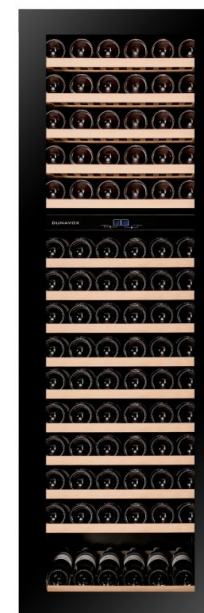

Dunavox DAVG-114.288 DB.TO
Push2Open
Built-in
Glass door anti-uv
Colour : black (DB), inox (DSS)
2 temperatures
Capacity 114 bottles
Wooden shelves
Anti-vibrations
H. 178.4 x W. 59.2 x D. 55.9 cm
CHF. 4'990.00

Capacity is given for information, it can change with different sizes of bottles